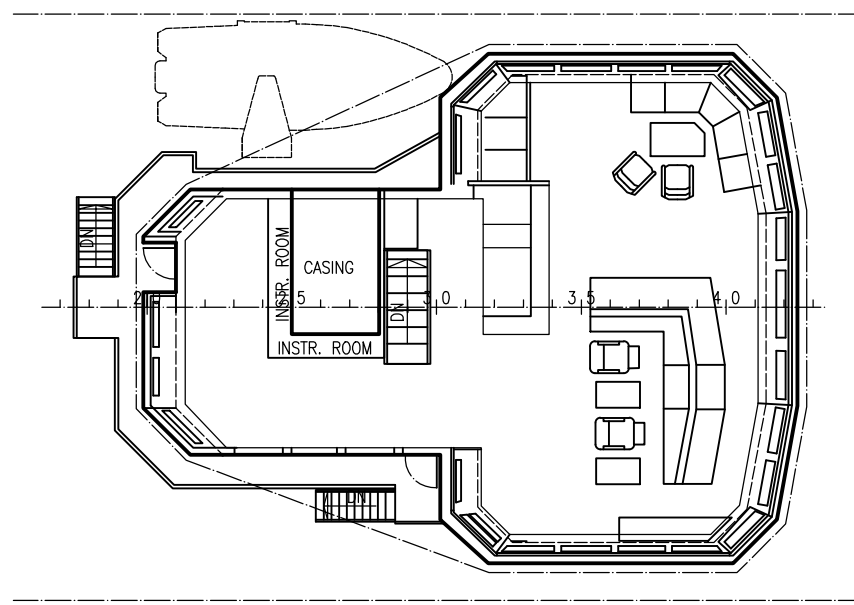

BRIDGE DECK