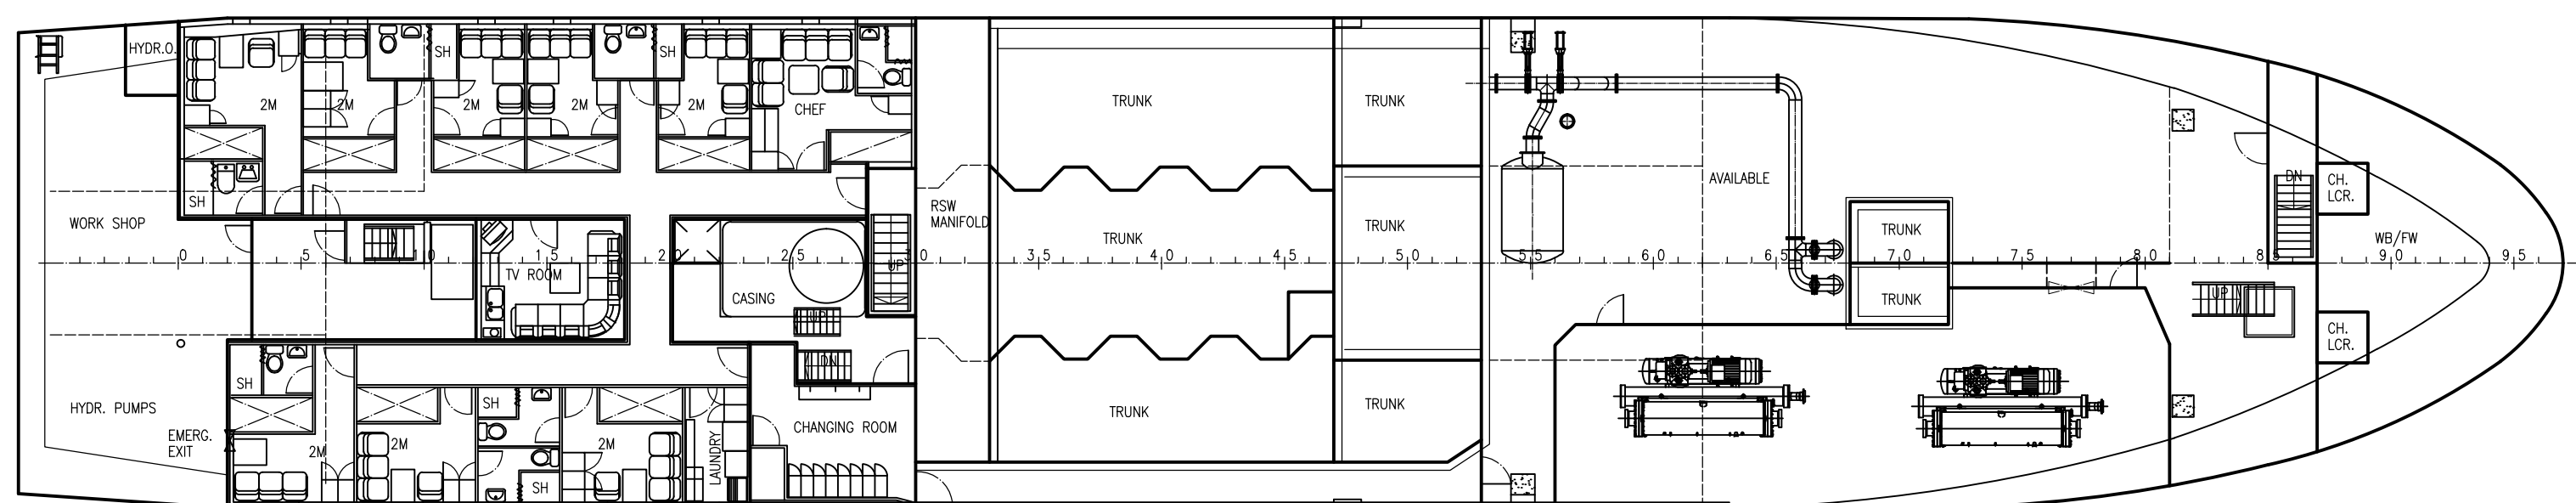

2nd DECK

MAIN DIMENSIONS:

LENGTH OVERALL	63,50 m
LENGTH BETWEEN PP	56,40 m
RULE LENGTH	56,40 m
BREADTH MOULDED	12,00 m
DEPTH MAIN DECK	5,80 m
DEPTH SHELTER DECK	8,40 m
DRAUGHT SCANTLING	7,00 m
FRAME SPACING	0,60 m