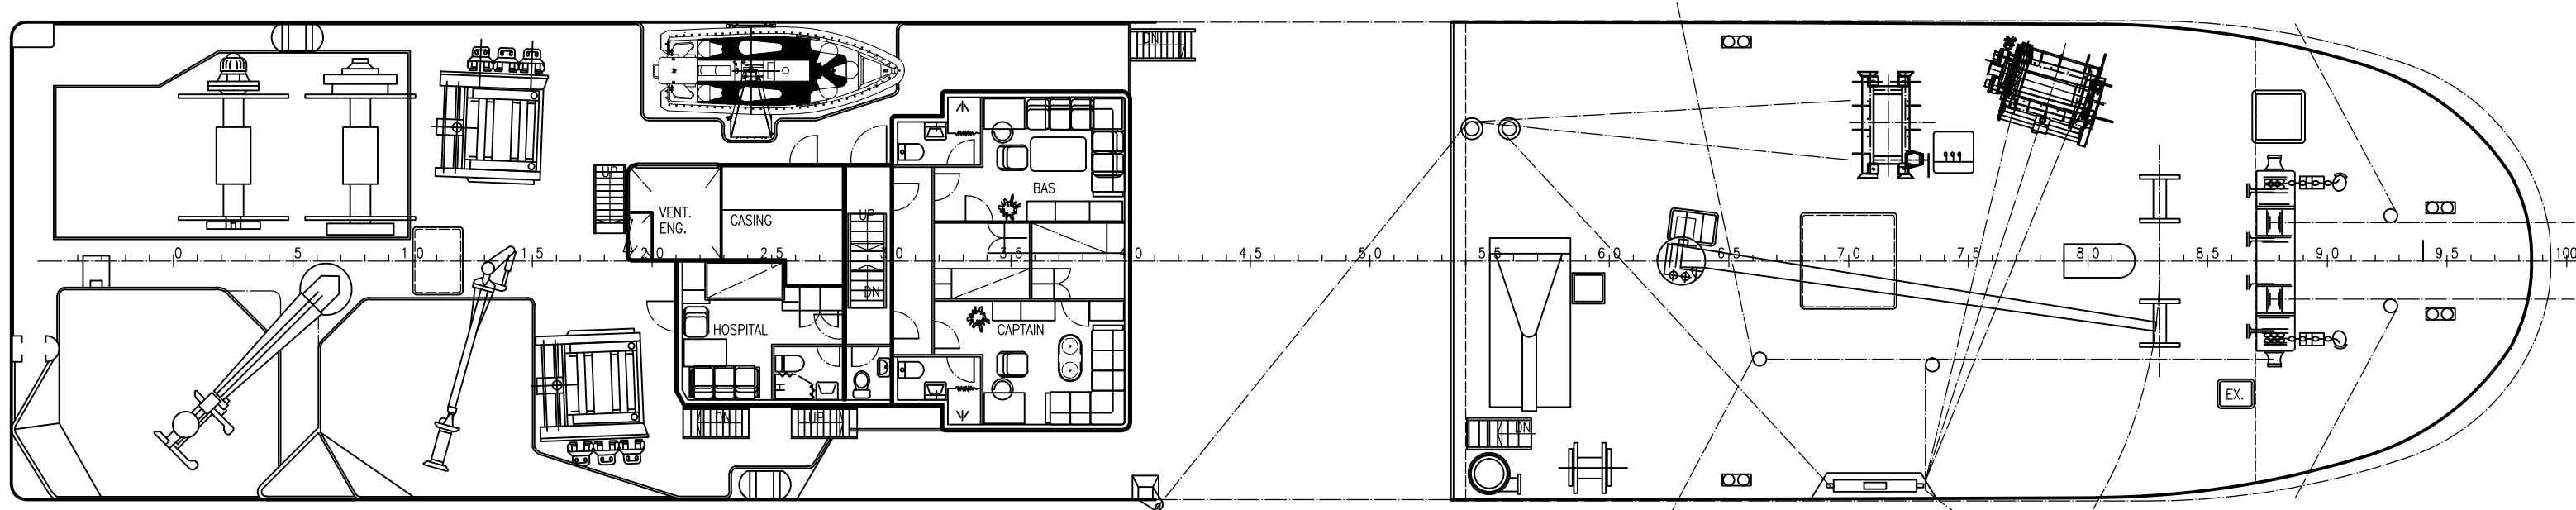

BOAT-/FORECASTLE DECK