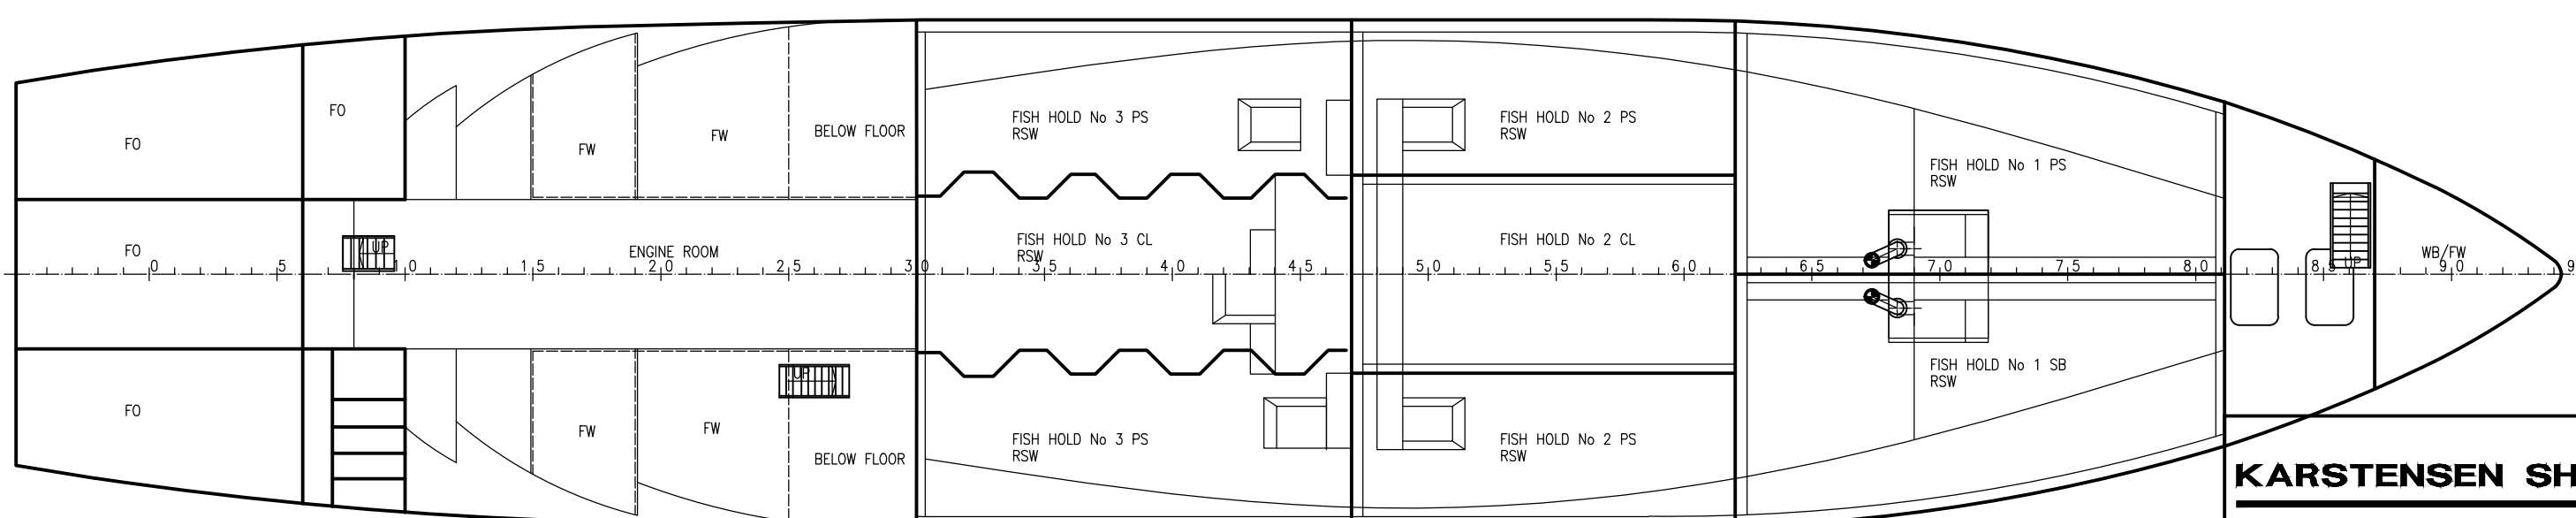

BELOW DECK

KARSTENSEN SHIPYARD A/S

SCALE: 1:150 DATE: 2014.09.16

PAPER: A1 SIGN: KD

CLASS: DNV +1A1 Fishing Vessel

APPR:

SHEET 1 OF 1 REV

DRWCING: 2013-16/10

TITLE: **GENERAL ARRANGEMENT**

PROJ: **N-60-B "KVANNØY"**