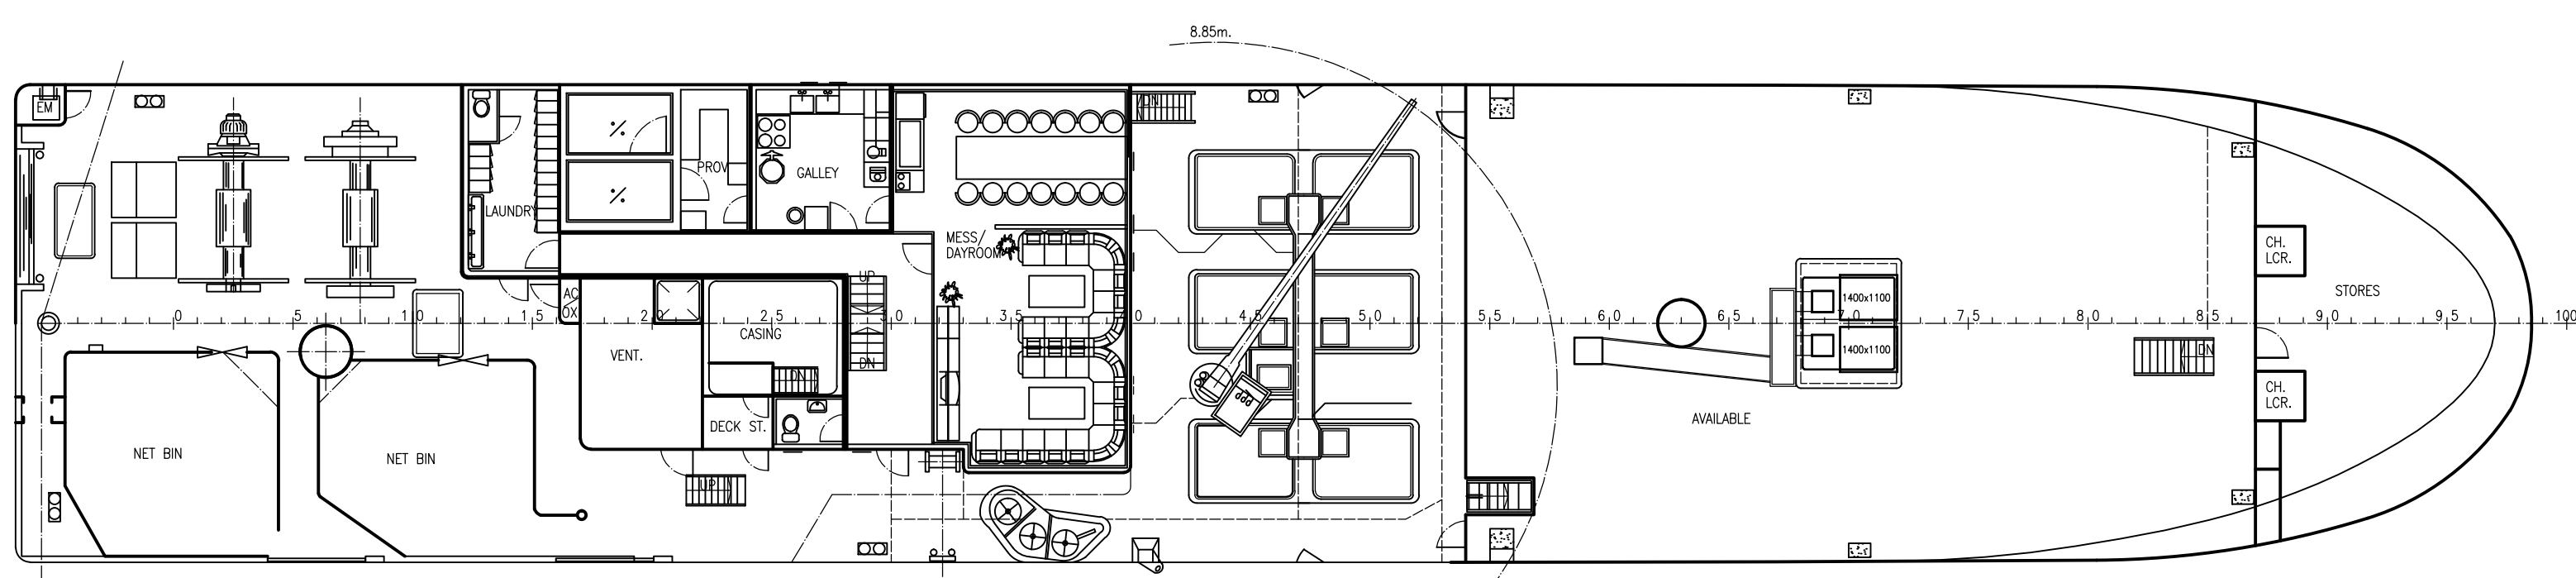

1st DECK

MAIN DIMENSIONS:

LENGTH OVERALL	63,50 m
LENGTH BETWEEN PP	56,40 m
RULE LENGTH	56,40 m
BREADTH MOULDED	12,00 m
DEPTH MAIN DECK	5,80 m
DEPTH SHELTER DECK	8,40 m
DRAUGHT SCANTLING	7,00 m
FRAME SPACING	0,60 m

KARSTENSEN SHIPYARD A/S

SCALE: 1:150 DATE: 2014.09.16

PAPER: A1 SIGN: KD

CLASS: DNV +1A1 Fishing Vessel

APPR:

SHEET 1 OF 1 REV

DRWCING: 2013-16/10

TITLE: **GENERAL ARRANGEMENT**

PROJ: **N-60-B "KVANNØY"**